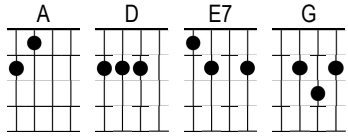

# 9 To 5

Dolly Parton

D | | |

D Tumble outta bed and a-stumble to the kitchen

G Pour myself a cup of ambition

And D yawn n' stretch n' and try to come to A life

D Jump in the shower and the blood starts pumpin'

G Out on the streets the traffic starts jumpin'

With 1/2 D folks like me on the 1/2 A job from 9 to 1/2 D 5 D↓

They D let you dream just to watch 'em shatter

You're G just a step on the boss man's ladder

But D you got dreams he'll never take a A way

D In the same boat with a lot of your friends

G Waitin' for the day your ship'll come in

## Strum "d-Du-udu"

G 9 to 5, what a | way to make a livin'

Barely D gettin' by, it's all | takin' and no givin'

They just G use your mind, and they | never give you credit

It's E7 enough to drive you A crazy if you let it