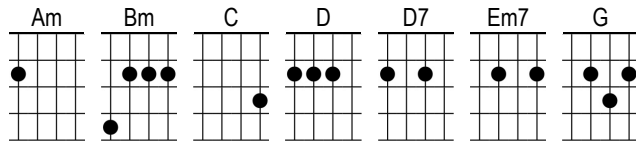

And I Love Her

The Beatles

Optional Intro & Ending

E|---3-2-0---|
C|-2-----|

Am | **Em7** |

Am I give her **Em7** all my love **Am** that's all I **Em7** do
Am And if you **Em7** saw my love **C** you'd love her, **D** too
I **G** love her |

Am She gives me **Em7** everything **Am** and tender **Em7** ly
Am The kiss my **Em7** lover brings **C** she brings to **D** me
And I **G** love her |

Em7 A love like **Bm** ours **Em7** could never **Bm** die
Em7 As long as **Bm** I have you **D** near me **D7**

Am Bright are the **Em7** stars that shine, **Am** dark is the **Em7** sky
Am I know this **Em7** love of mine **C** will never **D** die
And I **G** love her |

Am **Em7** **Am** **Em7** **Am** **Em7** **C** **D** **G** |

Am Bright are the **Em7** stars that shine, **Am** dark is the **Em7** sky
Am I know this **Em7** love of mine **C** will never **D** die
And I **G** love her |

Am | **Em7** |
Am | **Em7** ↓