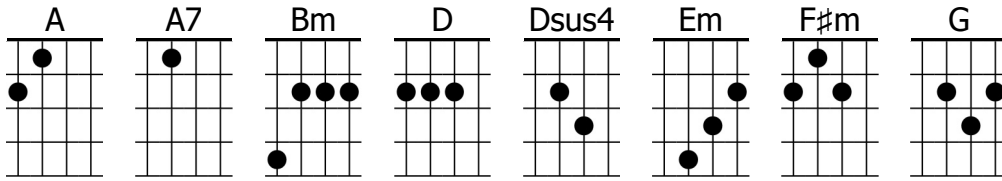

Annie's Song

John Denver

D Dsus4 D Dsus4 D Dsus4

D You **Dsus4** fill up my **G** sen**A**ses, **Bm** like a **G** night in a **D** forest | **Bm**
Like the **A** mountains in **G** spring **F#m**time, **Em** like a **G** walk in the **A7** rain |

Like a | storm in the **G** de**A**sert, **Bm** like a **G** sleepy blue **D** ocean | **Bm**
You **A** fill up my **G** sen**F#m**ses, **Em** come **A7** fill me a **D**gain **Dsus4**

D Dsus4 Come let me **G** love **A** you, **Bm** let me **G** give my life **D** to you |
Bm

Let me **A** drown in your **G** laugh **F#m**ter, **Em** let me **G** die in your **A7** arms | |
Let me | lay down be **G**side **A** you, **Bm** let me **G** always be **D** with you | **Bm**
A Come let me **G** love **F#m** you, **Em** come **A7** love me a **D**gain **Dsus4**

D Dsus4 G A Bm G D | Bm

A G F#m Em G A7 | |

A7 G A Bm let me **G** give my life **D** to you | **Bm**

A Come let me **G** love **F#m** you, **Em** come **A7** love me a **D**gain **Dsus4**

D You **Dsus4** fill up my **G** sen**A**ses, **Bm** like a **G** night in a **D** forest | **Bm**
Like the **A** mountains in **G** spring **F#m**time, **Em** like a **G** walk in the **A7** rain |