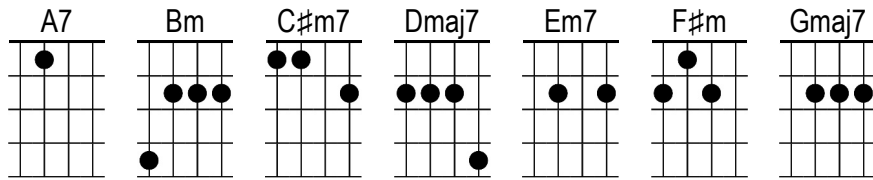

Autumn Leaves

Traditional

Bm **Bm**↓

The falling **Em7** leaves **A7** drift by my **Dmaj7** window
Gmaj7 The falling **C#m7** leaves **F#m** of red and **Bm** gold

Bm I see your **Em7** lips, **A7** the summer **Dmaj7** kisses
Gmaj7 The sunburned **C#m7** hands **F#m** I used to **Bm** hold

Chorus

Bm Since you **C#m7** went away

F#m The days grow **Bm** long

| And soon I'll **Em7** hear

A7 Old winter's **Dmaj7** song

| But I **C#m7** miss you

| Most of **F#m** all

| My **Bm** Darling |

C#m7 When autumn **F#m** leaves

| Start to **Bm** fall

Bm **Em7** **A7** **Dmaj7** **Gmaj7** **C#m7** **F#m** **Bm** x2

Repeat Chorus

Yes, I miss you **C#m7** most of **F#m** all, **F#m** my **Bm** Darling |

C#m7 When autumn **F#m** leaves | start to **Bm** fall