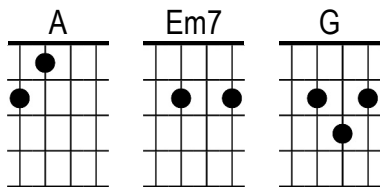

Bang A Gong

T. Rex

Intro

Em7 | | |

Well, you're **Em7** dirty and sweet clad in **A** black don't look back and I **Em7** love you

You're **A** dirty and sweet, oh **Em7** yeah |

Well you're | slim and you're weak, you've got the **A** teeth of the hydra
u **Em7** pon you

You're **A** dirty sweet and you're my **Em7** girl |

Get it **G** on, bang a **A** gong, get it on **Em7** |

Get it **G** on, bang a **A** gong, get it on **Em7** | | |

Well you're **Em7** built like a car, you've got a **A** hub cap diamond star **Em7** halo

You're **A** built like a car, oh **Em7** yeah |

Well you're an | untamed youth that's the **A** truth with your cloak full of **Em7** eagles

You're **A** dirty sweet and you're my **Em7** girl |

Get it **G** on, bang a **A** gong, get it on **Em7** |

Well you're | built like a car, you've got a **A** hub cap diamond star **Em7** halo

You're **A** dirty sweet and you're my **Em7** girl |

Get it **G** on, bang a **A** gong, get it on **Em7** |

Get it **G** on, bang a **A** gong, get it on **Em7** | | |