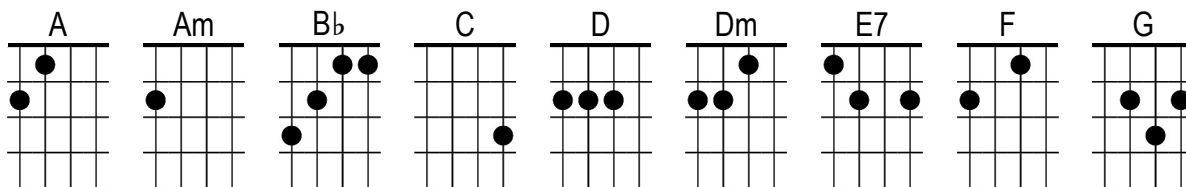

Bend Me, Shape Me

The American Breed

Intro

C **B_b** **F** **B_b** x2

C You are all the **B_b** woman I **F** need, and **B_b** baby you **C** know it (**B_b** know it, **F** know it, **B_b** know it)

C You can make this **B_b** beggar a **F** king a **B_b** clown or a **C** poet (**B_b** poet, **F** poet, **B_b** poet)

Am I'll give you | all that I **G** own |
F You've got me | standin' in **Am** line |
Out in the **Dm** cold, | pay me some **E7** mind | | **E7** ↓ ↓

A Bend me, **D** shape me, **G** anyway you **A** want me
| Long as you **D** love me, **G** it's all **A** right
| Bend me, **D** shape me, **G** anyway you **A** want me
| You got the **D** power to **G** turn on the **E7** light | **E7** ↓

nc | | |

C **B_b** **F** **B_b** x2

C Everybody **B_b** tells me I'm **F** wrong to **B_b** want you so **C** badly (**B_b** badly, **F** badly, **B_b** badly)

But **C** there's a force **B_b** driving me **F** on, I **B_b** follow it **C** gladly (**B_b** gladly, **F** gladly, **B_b** gladly)

A Bend me, **D** shape me, **G** anyway you **A** want me
| Long as you **D** love me, **G** it's all **A** right
| Bend me, **D** shape me, **G** anyway you **A** want me
| You got the **D** power to **G** ↓ turn on the **nc** light