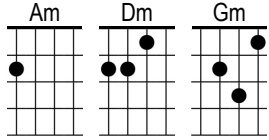

Black Magic Woman

Santana

Dm | **Am** | **Dm** | **Gm** | **Dm Am Dm** | **Dm↓**

Got a black magic **Dm** woman |

Got a black magic **Am** woman |

I got a **Dm** black magic woman |

Got me so blind I can't **Gm** see |

That she's a **Dm** black magic woman

She's **Am** tryin' to make a devil out of **Dm** me **Dm↓**

Don't turn your back on me **Dm** baby |

Don't turn you back on me **Am** baby |

Yes, don't turn your **Dm** back on me baby |

Got your spell on me **Dm** baby |

Got your spell on me **Am** baby |

You got your **Dm** spell on me baby |

Turning my heart into **Gm** stone |

I **Dm** need you so bad

Am Magic woman I can't leave you a **Dm** lone **Dm↓**