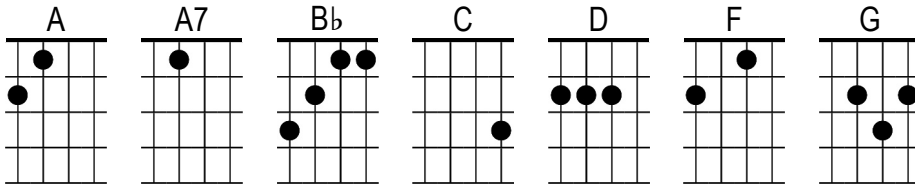

Buddy Holly Anthology

Everyday

Buddy Holly

D Every day **1/2 G** it's a gettin' **1/2 A7** closer
D Goin' faster **1/2 G** than a roller **1/2 A7** coaster
D Love like yours will **1/2 G** surely **1/2 A7** come my **1/2 D** way
A **1/2 G** hey a **1/2 D** hey **1/2 A7** hey

A All of my life | I been a-waitin'
| Tonight there'll be no | hesitatin'
Oh **D** boy, | when you're with me
Oh **A** boy, | the world can see
That **E7** you were | meant for **A** me |

E7 Stars appear and the | shadows are fallin'
A You can hear my | heart a callin'
A **D** little bit of lovin' makes | everything right
And I'm **E7**↓ gonna **E7**↓ see my **E7**↓ baby tonight

That **E7** you were | meant for **A** me |

E7 Stars appear and the | shadows are fallin'

A You can hear my | heart a callin'

A **D** little bit of lovin' makes | everything right

And I'm **E7**↓ gonna **E7**↓ see my **E7**↓ baby tonight