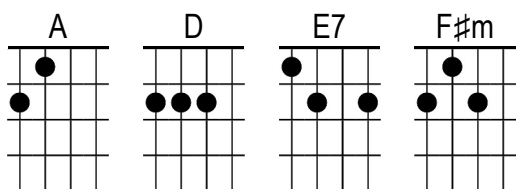

Maybe Baby

Buddy Holly

Intro

A F#m A F#m
A 1/2 D 1/2 E7 1/2 A 1/2 D E7

A Maybe, baby, F#m I'll have you, A maybe, baby, F#m you'll be true
A Maybe, baby, 1/2 D I'll have 1/2 E7 you 1/2 A for me 1/2 D E7

A It's funny, honey, F#m you don't care, A you never listen F#m to my prayer

A Maybe, baby, 1/2 D you will 1/2 E7 love me 1/2 A someday 1/2 D E7

Chorus

Well, D you are the one that | makes me glad
1/2 A Any other 1/2 D one, that A makes me sad
D When someday | you want me
Well, E7 I'll be there, | wait and see

A Maybe, baby, F#m I'll have you, A maybe, baby, F#m you'll be true
A Maybe, baby, 1/2 D I'll have 1/2 E7 you 1/2 A for me 1/2 D E7

A F#m A F#m
A 1/2 D 1/2 E7 1/2 A 1/2 D E7

Repeat Chorus

A Maybe, baby, F#m I'll have you, A maybe, baby, F#m you'll be true
A Maybe, baby, 1/2 D I'll have 1/2 E7 you 1/2 A for me 1/2 D E7