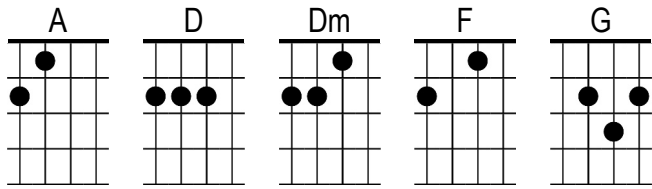

Cherry Hill Park

Billy Joe Royal

Intro

Dm **G** **Dm** **G**

Dm Mary Hill | used to hang out in **G** Cherry Hill Park |
Dm The game she played | lasted all day 'till **G** way after dark |
F All the girls they **G** criticized her
F But all the guys just **G** idolized her
F 'Cause Mary Hill **A** was such a thrill after **Dm** dark
G In Cherry Hill **Dm** Park **G**

Dm Mary Hill | loved to ride on the **G** merry-go-round |
Dm All the guys | got eager eyes watching **G** Mary go round |
F In the daytime Mary **G** Hill was a teaser
F Come the night she was **G** such a pleaser
F Oh, Mary Hill **A** was such a thrill after **Dm** dark
G In Cherry Hill **Dm** Park **G**

Oh, **D** Mary Hill **F** sure was fun down in **G** Cherry Hill Park **A**
D Playin' games with **F** everyone 'till **G** way after dark **A**
Dm **G** In Cherry Hill **Dm** Park **G**

Dm Then one day | Mary Hill, **G** she married away |
Dm A man with money | said, "come on honey" and **G** she said, "Okay" |
F She went away to play **G** a one man game
F And since that day it **G** ain't been the same
F 'Cause Mary Hill **A** was such a thrill after **Dm** dark
G Down in Cherry Hill **Dm** Park **G**