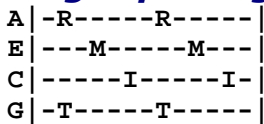

Hallelujah

Leonard Cohen

Finger picking option

I've **C** heard there was **Am** a secret chord
That **C** David played, and it **Am** pleased the Lord
But **F** you don't really **G** care for music, **C** do ya? **G**
It **C** goes like this: the **1/2F** fourth, the **1/2G** fifth
The **Am** minor fall, the **F** major lift,
The **G** baffled king com **E7** posing Halle **Am** lujah |

Halle **F** lujah, | Halle **Am** lujah |
Halle **F** lujah, | Halle **CG** lu **C** jah **G**

Your **C** faith was strong but **Am** you needed proof
You **C** saw her bathing **Am** on the roof
Her **F** beauty in the **G** moonlight over **C** threw you **G**
She **C** tied you to a **1/2F** kitchen **1/2G** chair
She **Am** broke your throne, and she **F** cut your hair
And **G** from your lips she **E7** drew the Halle **Am** lujah |