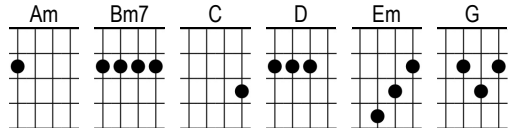

Hold On Tight

Electric Light Orchestra

G | | |

G Hold on D tight to your G dream |
C Hold on | tight to your G dream |
C When you see your G ship go sailing
C When you feel your G heart is breaking |
Hold on D tight... | to your G dream |

G It's a long D time to be G gone |
C Time just | rolls on and G on |
C When you need a G shoulder to cry on
C When you get so G sick of trying |
Just hold on D tight... | to your G dream |

When you 1/2Em get so 1/2Bm7 down that you 1/2Em can't get 1/2Bm7
up
And you 1/2Am want so 1/2D much but you're 1/2Am all out of 1/2D luck
When you're 1/2Em so down 1/2Bm7 hearted and 1/2Em
misunder 1/2Bm7 stood
Just 1/2Am over and 1/2Bm7 over and 1/2C over you 1/2D could D |

G Accroches-Dtoi a ton G reve |
C Accroches- |toi a ton G reve |
C Quand tu vois ton G bateau partir
C Quand tu sents ton G coeur se briser |
Accroches-Dtoi... | a ton G reve |

When you 1/2Em get so 1/2Bm7 down that you 1/2Em can't get 1/2Bm7
up
And you 1/2Am want so 1/2D much but you're 1/2Am all out of 1/2D luck
When you're 1/2Em so down 1/2Bm7 hearted and 1/2Em
misunder 1/2Bm7 stood
Just 1/2Am over and 1/2Bm7 over and 1/2C over you D could | | |

G Hold on D tight to your G dream |
C Hold on | tight to your G dream |
C When you see the G shadows falling
C When you hear that G cold wind calling |
Hold on D tight to your G dream |

G Oh, yeah, | hold on D tight | to your G dream |
Yeah, G hold on D tight... | to your G dream DGG↓