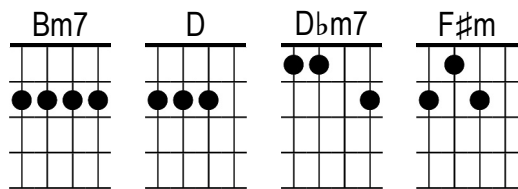

I Shot The Sheriff

Eric Clapton

Riff

A | -9-7-4-2-0---4-2-0--- |
E | -----2- |

F#m I shot the | sheriff,
Bm7 But I | did not shoot the **F#m** deputy | | |
F#m I shot the | sheriff,
Bm7 But I | didn't shoot the **F#m** deputy | | |

D All a **Dbm7** round in my **F#m** home town |
D They're tryin' to **Dbm7** track me **F#m** down |
D They say they want to **Dbm7** bring me in **F#m** guilty |
For the **D** killing of a **Dbm7** depu**F#m**ty |
For the **D** life of a **Dbm7** depu**F#m**ty, | but I say... *Play Riff*

F#m I shot the | sheriff,
Bm7 But I | swear it was in **F#m** self-de | fense | |
F#m I shot the | sheriff,
Bm7 And they | say it is a **F#m** capital of | fense | |

D Sheriff **Dbm7** John Brown always **F#m** hated me |
D For what **Dbm7** I don't **F#m** know |
D Ev'ry **Dbm7** time that I **F#m** plant a | seed,
D He said kill it **Dbm7** before it **F#m** grow |
D He said kill it **Dbm7** before it **F#m** grow, | but I say... *Play Riff*

F#m I shot the | sheriff,
Bm7 But I | swear it was in **F#m** self-de | fense | |
F#m I shot the | sheriff,
Bm7 But I | swear it was in **F#m** self-de | fense | |

D Freedom **Dbm7** came my way **F#m** one day |
D And I **Dbm7** started out of **F#m** town |
D All of a **Dbm7** sudden I see **F#m** Sheriff John | Brown
D Aiming **Dbm7** to shoot me **F#m** down |
So I **D** shot, **Dbm7** I shot him **F#m** down, | and I swear... *Play Riff*