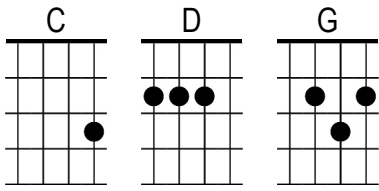

Move It On Over

George Thorogood

I came **G** in last night 'bout a | half past ten

That | baby of mine wouldn't | let me in

C Move it on over, | **G** rock it on over |

Move **D** over little dog, a **C** mean old dog movin' **G** in |

She **G** told me not to | mess around,

But | I done let the | deal go down

C Move it on over, | **G** rock it on over |

Move **D** over nice dog, the **C** big bad dog is movin' **G** in |

She **G** changed the lock on | my back door,

| Now my key won't | fit no more

C Move it on over, | **G** rock it on over |

Move **D** over nice dog, the **C** mean old dog is movin' **G** in |

G | | | **C** | **G** | **D** **C** **G** | x2

She **G** threw me out just as | pretty as she pleased

G | | | **C** | **G** | **D** **C** **G** | x2

She **G** changed the lock on | my back door,

| Now my key won't | fit no more

C Move it on over, | **G** rock it on over |

Move **D** over little dog, the **C** a big old dog is movin' **G** in |