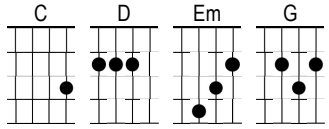

# Perfect

Ed Sheeran

I found a **G** love | for **Em** me |  
Darling just **C** dive right in, | and follow my **D** lead |  
Well, I found a **G** girl | beauti**Em**ful and sweet |  
I never **C** knew you were the | someone waiting for **D** me

**D** Baby, **Em** I'm **C** dancing in the **G** dark, with **D** you between my **Em** arms  
**C** Barefoot on the **G** grass, **D** listening to our **Em** favorite song  
When you **C** said you looked a **G** mess, I whispered **D** underneath my **Em** breath  
But you **C** heard it, darling **G** you look **D** perfect  
to **G**night **D** **Em** **D** **C** **D**

**D** Baby, **Em** I'm **C** dancing in the **G** dark, with **D** you between my **Em** arms  
**C** Barefoot on the **G** grass, **D** listening to our **Em** favorite song  
When I **C** saw you in that **G** dress, looking so **D** beautiful  
I **Em** don't de**C**serve this, darling **G** you look **D** perfect to **G**night |

**Em** | **C** | **D**

**D** Baby, **Em** I'm **C** dancing in the **G** dark, with **D** you between my **Em** arms  
**C** Barefoot on the **G** grass, **D** listening to our **Em** favorite song  
I have **C** faith in what I **G** see, now I know **D** I have met an **Em** angel  
In **C** person, and **G** she looks **D** perfect  
I **C** don't de|serve this, **D** you look | perfect to **G**night **D** **Em** **D** **C** **D** **G**