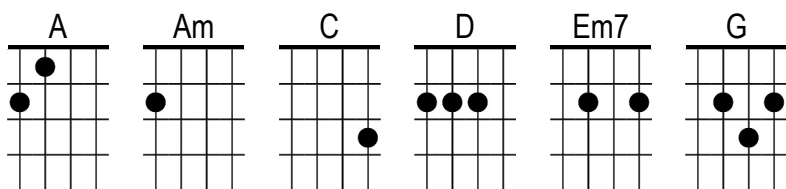

# Rocket Man

Elton John

**Em7** She packed my bags last night pre-**A** flight  
**Em7** Zero hour, nine a.**A**m.  
**1/2C** And I'm gonna be **G** hi-i-igh **1/2Am** as a kite by **D** then |  
**Em7** I miss the Earth so much, I **A** miss my wife  
**Em7** It's lonely out in **A** space  
**1/2C** On such a **G** ti-i-imeless **1/2Am** flight **D** |

## Chorus

**G** And I think it's gonna be a long, long **C** time  
Till touch down brings me 'round again to **G** find  
I'm not the man they think I am at **1/2C** home  
Oh no, no, **1/2G** no, I'm a **A** rocket man  
**C** Rocket man burnin' out his fuse up **G** here alone **C**

## Repeat Chorus

**Em7** Mars ain't the kind of place to **A** raise your kids  
**Em7** In fact, it's cold as **A** hell  
**1/2C** And there's no one **G** there to raise them **1/2Am** if you **D** did |  
**Em7** And all this science I don't under**A**stand  
**Em7** It's just my job five days a **A** week  
A rocket **1/2C** ma-**G**a-an, **1/2Am** a rocket **D** man |

## Repeat Chorus

**G** And I think it's gonna be a long, long **C** time  
Till touch down brings me 'round again to **G** find  
I'm not the man they think I am at **1/2C** home  
Oh no, no, **1/2G** no, I'm a **A** rocket man  
**C** Rocket man burnin' out his fuse up **G** here alone