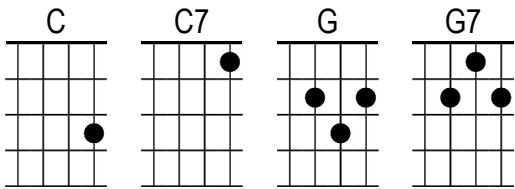

Rockin' Pneumonia And The Boogie Woogie Flu

Johnny Rivers

Intro x2

I wanna **1/2 C** jump but I'm a **1/2 C7** fraid I'll **C** fall
 I wanna **1/2 C** holler but the **1/2 C7** joint's too **C** small
G7 Young man rhythm's got a **G** hold of me, too
 I got the **C**↓ rockin' pneumonia and the **C**↓ boogie **C**↓ woogie **1/2 G7** flu

Call some **1/2 C** other's baby **1/2 C7** that ain't **C** all
 I wanna **1/2 C** kiss her but she's **1/2 C7** way too **C** tall
G7 Young man rhythm's got a **G** hold of me, too
 I got the **C**↓ rockin' pneumonia and the **C**↓ boogie **C**↓ woogie **1/2 G7** flu

I wanna **1/2 C** squeeze her but I'm **1/2 C7** way too **C** low
 I would be **1/2 C** runnin' but my **1/2 C7** feets too **C** slow
G7 Young man rhythm's got a **G** hold of me, too
 I got the **C**↓ rockin' pneumonia and the **C**↓ boogie **C**↓ woogie **1/2 G7** flu