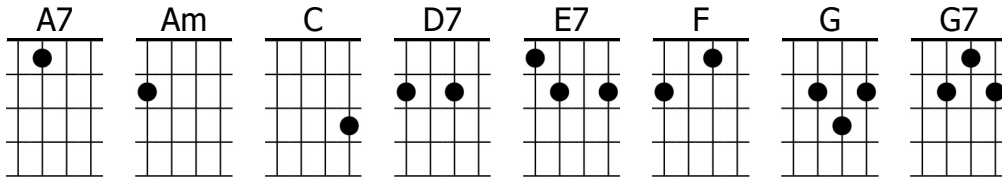

# Shine On Harvest Moon

Ruth Etting

**A7** | **D7** | **G** | **C↓** **C↓** **C↓** **C↓**

**A7** Snow time | ain't no time to **D7** stay outdoors and | spoon  
So **G** shine on | shine on harvest **1/2C** moon for **1/2F** me and my **C↓** gal

**Am** The night was mighty dark so you could | hardly see  
For the | moon refused to **E7** shine

**Am** Couple sitting underneath the | willow tree  
For **D7** love, they **G7** pined

| Little May was kinda 'fraid of | darkness  
So she **C** says, "I guess I'll | go"

**D7** Boy began to sigh, | looked up at the sky  
Told the | moon his little tale of **1/2G7** woe **E7↓**

So **A7** shine on, | shine on harvest **D7** moon up in the | sky  
**G** I ain't | had no lovin' since **C↓** April, **C↓** January, **C↓** June or Ju **C↓**ly

**A7** Snow time | ain't no time to **D7** stay outdoors and | spoon  
So **G** shine on | shine on harvest **1/2C** moon for **1/2F** me and my **C↓** gal

So **A7** shine on, | shine on harvest **D7** moon up in the | sky  
**G** I ain't | had no lovin' since **C↓** April, **C↓** January, **C↓** June or Ju **C↓**ly