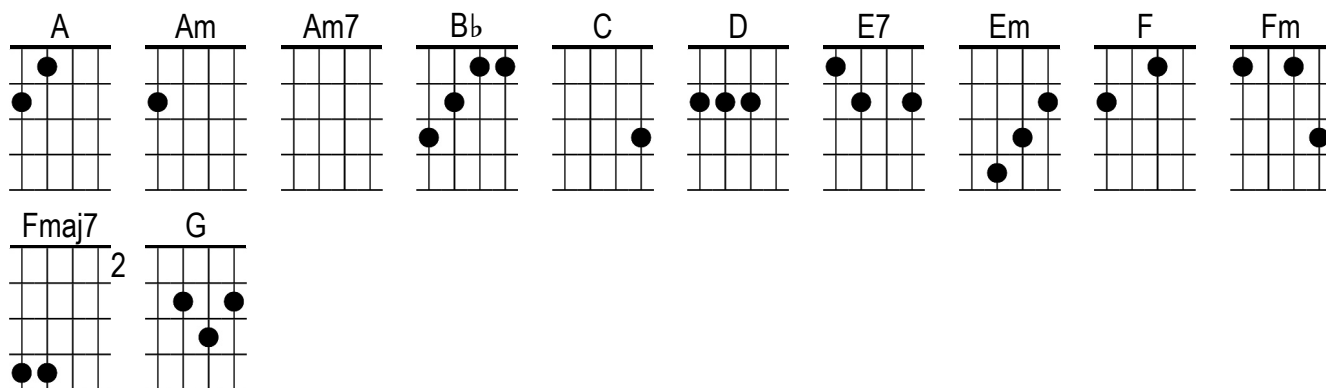

Space Oddity

David Bowie

Intro << Strum "dudu" double time!

Fmaj7 Em Fmaj7 Em x2

Strum "d-d-d-d-"

C Ground control to Major **Em** Tom

C Ground control to Major **Em** Tom

1/2Am Take your **1/2Am7** protein pills and **D** put your helmet on

C Ground control to Major **Em** Tom

C Commencing countdown engines **Em** on

1/2Am Check ig **1/2Am7** nition and may **1/2D** God's love be with **D↓** you

nc ||

C This is ground control to Major **E7** Tom you've really made the **F** grade

And the **1/2Fm** papers want to **1/2C** know whose shirt you **F** wear

Now it's **1/2Fm** time to leave the **1/2C** capsule if you **F** dare

C This is Major Tom to ground con**E7** trol, I'm stepping through the **F** door