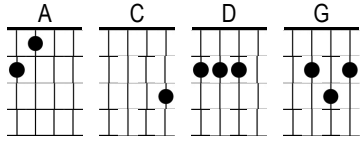

Sugar, Sugar

The Archies

D **G** x2

Chorus

D Sugar, **G** ah, honey **D** honey
G You are my **1/2D** candy **1/2G** girl
A And you've got me **D** wanting you **1/2G** **1/2A**
D Honey, **G** ah, sugar, **D** sugar
G You are my **D** candy girl
A And you've got me **D** wanting you |

D I just can't believe the **1/2C** loveliness of **D** loving you
I just can't be **1/2G** lieve it's **D** true
| I just can't believe the **1/2C** wonder of this **D** feeling, too
I just can't be **1/2G** lieve it's **A** true

Repeat Chorus

D When I kissed you girl I **1/2C** knew how sweet a **D** kiss could be
I know how sweet a **1/2G** kiss could **D** be
| Like the summer sunshine **1/2C** pour your sweetness **D** over me
Pour your sweetness **1/2G** over **A** me

D Pour a little sugar on it, **G** honey
D Pour a little sugar on it, **G** baby
1/2D I'm gonna make your **1/2G** life so sweet, **A** hey, hey, yeah

D Pour a little sugar on it, **G** Oh, yeah
D Pour a little sugar on it, **G** honey
D Pour a little sugar on it, **G** baby
1/2D I'm gonna make your **1/2G** life so sweet, **A** hey, hey, yeah
D Pour a little sugar on it, **G** honey