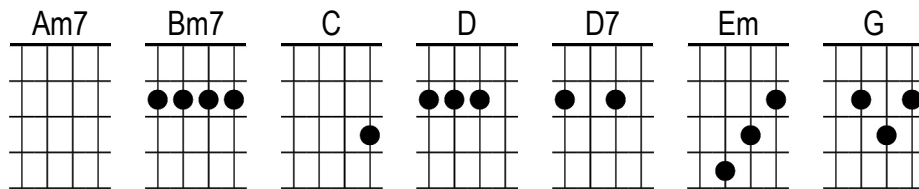

Swayin' To The Music (Slow Dancing)

Johnny Rivers

Intro

G Am7 Bm7 C
 G Am7 Bm7 C
 G Am7 Bm7 C:d-D- nc

G It's late at D night and we're Em all a C lone
 G With just the C music on the D radio |
 G No one's D comin', no one's Em gonna tele C phone
 G Just me and C you and the D lights down D7 low

And we're G slow Am7 dancin', G swayin' to the C music
 G Slow Am7 dancin', just G me and my C girl
 G Slow Am7 dancin', G swayin' to the C music
 G No one Am7 else in the Bm7 whole wide C world | C↓ nc
 Just you, G girl Am7 Bm7 C:d-D- nc

And we just G flow to D gether when the Em lights are C low
 G Shadows C dancin' all a D cross the D7 wall
 G The music's D playin' so Em soft and C slow
 G The rest of the C world so far D away and D7 small

G Slow **Am7** dancin', **G** swayin' to the **C** music
G Slow **Am7** dancin', just **G** me and my **C** girl
G Slow **Am7** dancin', **G** swayin' to the **C** music
G No one **Am7** else in the **Bm7** whole wide **C** world | | |
Whole wide **G**↓ world