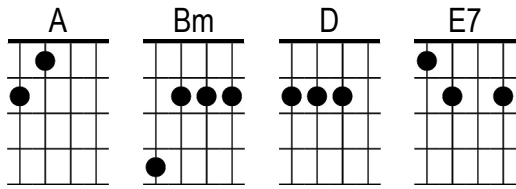

Tennessee Whiskey

Chris Stapleton

A Bm D A

A Used to spend my nights at a **Bm** bar room

D Liquor was the only love I've **A↓** known **D↓** **1/2A**

A But you rescued me from reaching for the **Bm** bottom

And brought me **1/2D** back from **1/2E7** being too far **A↓** gone **D↓** **1/2A**

Chorus

You're as **A** smooooth, as Tennessee **Bm** whiskey

You're as **D** sweeeeet as strawberry **A↓** wine **D↓** **1/2A**

You're as **A** warrrrrm as a glass of **Bm** brandy

And honey I stay **1/2D** stoned on your **1/2E7** love all the **A↓** time **D↓** **1/2A**

A I've looked for love in all the same old **Bm** places

D Found the bottom of the bottle's always **A↓** dry **D↓** **1/2A**

Tennessee **D** whiskey, Tennessee **A↓** whiskey **D↓** **1/2A**

You're as **A** smooooth, as Tennessee **Bm** whiskey

Tennessee **D** whiskey, Tennessee **A↓** whiskey