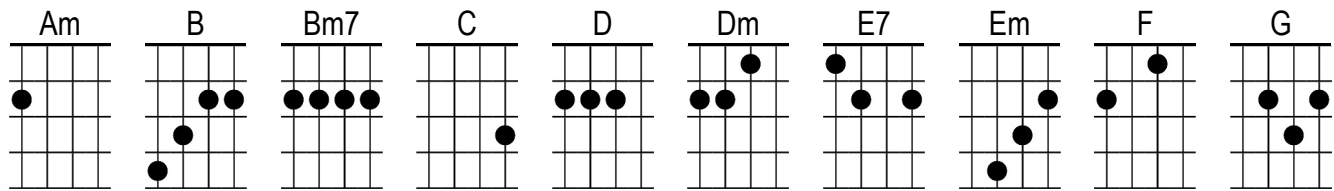

Where Were You When I Was Falling In Love?

Lobo

Intro

Am | **D** | x2

When your **Am** eyes met mine
 I | knew that I had better **D** play it cool |
 I'm **Am** doin' my best, | tryin' to resist
 'Cause I **G** ain't no fool |

Dm Where in the world did you **E7** come from, baby
 You **Am** waited just a little too **B** long to look my **Em** way |
 Now it's a **C** little too late |

G Where were **Am** you when I was **G** fallin' in love? **Am**
G Where were **Am** you when I was **G** fallin' in love? **Am**

If **C** I'd ever looked in those **Bm7** eyes before
F We'd be together to | night, I'm sure
1/2G Where **1/2Bm7** were **Am** you when I was **1/2G** fallin' in **1/2Bm7**
 love? **1/2Am**
1/2D Where were **1/2G** you? **1/2Bm7** **Am** **G** **G**↓

G Where were **Am** you when I was **G** fallin' in love? **Am**
G Where were **Am** you when I was **G** fallin' in love? **Am**

If **C** I had ever looked in those **Bm7** eyes before
F We'd be together to | night, I'm sure
1/2G Where **1/2Bm7** were **Am** you when I was **1/2G** fallin' in **1/2Bm7**
love? **Am**