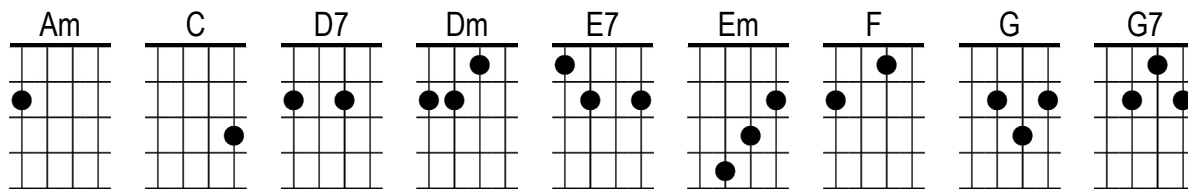

Will You Still Love Me Tomorrow?

The Shirelles

Intro

C |

C Tonight you're | mine com F pletely G
C You give your | love so G sweetly G7
To E7 night the | light of Am love is in | your eyes
F But will you G love me to C morrow? |

C Is this a | lasting F treasure G
C Or just a | moment's G pleasure? G7
Can E7 I be | lieve the Am magic of | your sighs?
F Will you still G love me to C morrow? |

F Tonight with | words un Em spoken |
F You say that | I'm the only C one |
F But will my | heart be Em broken |
When the Am night meets the D7 morning Dm sun? G7

C I'd like to | know that F your love G
C Is love I | can be G sure of G7
So E7 tell me | now, and Am I won't ask a | gain
F Will you still G love me to C morrow? |

Instrumental

C I'd like to | know that F your love G
C Is love I | can be G sure of G7

So **E7** tell me | now, and **Am** I won't ask a | gain

F Will you still **G** love me to **C** tomorrow? |

F Will you still **G** love me to **C** tomorrow? |

F Will you still **G** love me to **C** tomorrow? **C**↓