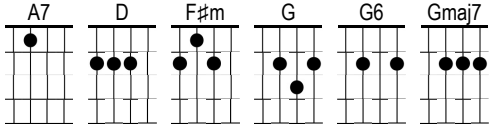

You Didn't Have To Be So Nice

The Lovin' Spoonful

G↓ Gmaj7↓ G6↓ Gmaj7↓ D |
 G↓ Gmaj7↓ G6↓ Gmaj7↓ D A7:d-DU 1/2nc nc

D You didn't have to F#m be so nice
 G I would have liked you A7 anyway
 D If you had just looked F#m once or twice
 G And gone upon your A7 quiet way

G↓ Today Gmaj7↓ said the G6↓ time was Gmaj7↓ right for me to D
 follow you |
 G↓ I Gmaj7↓ knew I'd G6↓ find you Gmaj7↓ in a D day or two,
 A7:d-DU and it's true 1/2nc

D You came upon a F#m quiet day
 G You simply seemed to A7 take your place
 D I knew that it would F#m be that way
 G The minute that I A7 saw your face