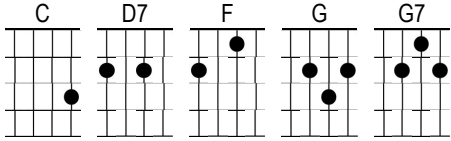

Your Cheatin' Heart

Hank Williams

G7 **1/2C** **C↓**

Your cheatin' **C** heart will make you **F** weep
You'll cry and **G** cry and try to **C** sleep
But sleep won't | come the whole night **F** through
Your cheatin' **G** heart will tell on **C** you

When tears come **F** down like fallin' **C** rain
You'll toss a **D7** round and call my **1/2G** name **G↓**
You'll walk the **C** floor the way I **F** do
Your cheatin' **G7** heart will tell on **C** you

C **F** **G** **C** x2

Your cheatin' **C** heart will pine some **F** day
And crave the **G** love you threw a **C** way
The time will | come when you'll be **F** blue
Your cheatin' **G** heart will tell on **C** you

When tears come **F** down like fallin' **C** rain
You'll toss a **D7** round and call my **1/2G** name **G↓**
You'll walk the **C** floor the way I **F** do
Your cheatin' **G7** heart will tell on **1/2C** you **C↓**