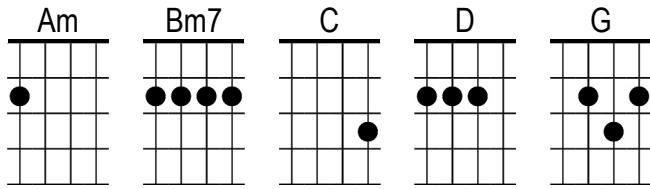

A Groovy Kind Of Love

Phil Collins

Strum "D---4321"

When I'm feeling **G** blue, all I have to **D** do
Is take a look at **G** you, then I'm not so **C** blue
When you're close to **Am** me, I can feel your **Bm7** heart beat
I can hear you **Am** breathing near my **D** ear
Wouldn't you a **G**gree, baby you and **D** me got a groovy kind of **G** love

Strum "d-Du-udu"

D Anytime you **G** want to, you can turn me **D** onto
Anything you **G** want to, anytime at **C** all
When I kiss your **Am** lips, ooh, I start to **Bm7** shiver
Can't control the **Am** quivering in **D**side
Wouldn't you a **G**gree, baby you and **D** me got a groovy kind of **G** love | **Am**

Instrumental

D When I'm feeling **G** blue, all I have to **D** do
Is take a look at **G** you, then I'm not so **C** blue
When you're close to **Am** me, I can feel your **Bm7** heart beat
I can hear you **Am** breathing near my **D** ear

When I'm feeling **G** blue, all I have to **D** do
Is take a look at **G** you, then I'm not so **C** blue
When I'm in your **Am** arms, nothing seems to **Bm7** matter
My whole world could **Am** shatter, I don't **D** care
Wouldn't you a **G**gree, baby you and **D** me got a groovy kind of **G** love