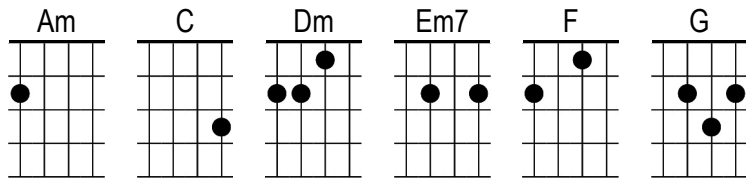

All Night Long

Lionel Richie

Intro

G **F** **G** **F**

G Well, my friends, the **F** time has come
Am To raise the roof and **G** have some fun
| Throw away the **F** work to be done
Am Let the music **G** play on
| Everybody sing, **F** everybody dance
Am Lose yourself in **G** wild romance
We're going to | party, Karamu, **F** fiesta, forever
Am Come on and **G** sing along
We're going to | party, Karamu, **F** fiesta, forever
Am Come on and **G** sing along

Chorus

G↓ All **Am**↓ night **F** long! (*All night*) All **1/2 F** night (*All night*)
F↓ All **Am**↓ night **G** long! (*All night*) All **1/2 G** night (*All night*)
G↓ All **Am**↓ night **F** long! (*All night*) All **1/2 F** night (*All night*)
F↓ All **Am**↓ night **G** long! (*All night, G all night*)

G People dancing **F** all in the street
Am See the rhythm all **G** in their feet
 | Life is good, **F** wild and sweet
Am Let the music **G** play on
 | Feel it in your heart and **F** feel it in your soul
Am Let the music **G** take control
 We're going to | party, Karamu, **F** fiesta, forever
Am Come on and **G** sing my song

F Em7

Repeat Chorus

Am Everyone you meet they're **F** jamming in the street
1/2Am All night **G** long |
 Yeah, I said, **Am** everyone you meet they're **F** jamming in the street
1/2Am All night **G** long |