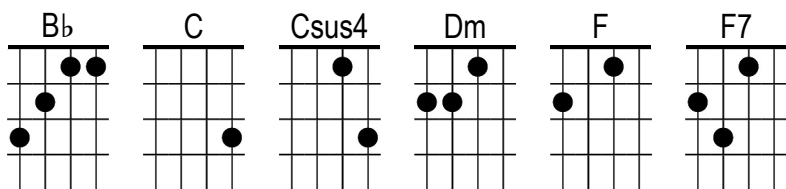

Bette Davis Eyes

Kim Carnes

Intro

$\frac{1}{2}$ B \flat $\frac{1}{2}$ Dm C x4

Her hair is Harlow $\frac{1}{2}$ B \flat gold $\frac{1}{2}$ Dm
C Her lips sweet sur $\frac{1}{2}$ B \flat prise $\frac{1}{2}$ Csus4
F Her hands are never $\frac{1}{2}$ B \flat cold $\frac{1}{2}$ Dm
C She's got Bette Davis F eyes
She'll turn the music $\frac{1}{2}$ B \flat on you $\frac{1}{2}$ Dm
C You won't have to think $\frac{1}{2}$ B \flat twice $\frac{1}{2}$ C
Dm She's pure as New York $\frac{1}{2}$ B \flat snow $\frac{1}{2}$ Dm
C She's got Bette Davis F eyes F7

And she'll Dm tease you, she'll unF ease you
All the B \flat better just to F please you
She's preDm cocious, and she F knows just
What it B \flat takes to make a F pro blush
She's got B \flat Greta Garbo's Dm stand-off sighs
She's got C Bette Davis $\frac{1}{2}$ B \flat eyes $\frac{1}{2}$ Dm C $\frac{1}{2}$ B \flat $\frac{1}{2}$ Dm C

She'll let you take her $\frac{1}{2}$ B \flat home $\frac{1}{2}$ Dm
C It whets her appetite $\frac{1}{2}$ B \flat $\frac{1}{2}$ Csus4
F She'll lay you on the $\frac{1}{2}$ B \flat throne $\frac{1}{2}$ Dm
C She's got Bette Davis F eyes
She'll take a tumble $\frac{1}{2}$ B \flat on you $\frac{1}{2}$ Dm

C Roll you like you were **1/2 B_b** dice **1/2 C**
Dm Until you come out **1/2 B_b** blue **1/2 Dm**
C She's got Bette Davis **F** eyes **F7**

She'll ex**Dm**pose you, when she **F** snows you
Hope you're **B_b** pleased with the crumbs she **F** throws you
She's fer**Dm**ocious, and she **F** knows just
What it **B_b** takes to make a **F** pro blush
B_b All the boys **Dm** think she's a spy
She's got **C** Bette Davis **1/2 B_b** eyes **1/2 Dm C**