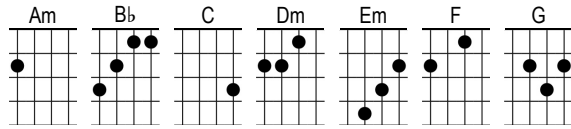

Brandy

Looking Glass

Am F Am F C G

1/2F Doo doo-doo 1/2C doo-doo doo 1/2Dm doo doo-doo 1/2F doo

There's a 1/2C port, 1/2Em on a 1/2Dm western 1/2Am bay, and it 1/2Dm serves, 1/2F a hundred 1/2Bb ships a 1/2F day
Lonely 1/2C sailors, 1/2Em pass the 1/2Dm time a 1/2Am way, and 1/2Dm talk a 1/2F bout their C homes

Am "Brandy, you're a F fine girl; what a Am good wife you would F be
Your C eyes could steal a G sailor, from the 1/2F sea" 1/2C 1/2Dm 1/2F

1/2C Brandy, 1/2Em wears a 1/2Dm braided 1/2Am chain, made of the 1/2Dm finest 1/2F silver from the 1/2Bb north of 1/2F Spain
A 1/2C locket, 1/2Em that 1/2Dm bears the 1/2Am name, of a 1/2Dm man that 1/2F Brandy C loved
He 1/2C came, 1/2Em on a 1/2Dm summer's 1/2Am day, bringin' 1/2Dm gifts, 1/2F from 1/2Bb far a 1/2F say
But he 1/2C made it 1/2Em clear, he 1/2Dm couldn't 1/2Am stay, no 1/2Dm harbor 1/2F was his C home

The sailors say, Am "Brandy, you're a F fine girl; what a Am good wife you would F be

But my C life, my love and my G lady is the 1/2F sea" 1/2C 1/2Dm 1/2F

Yeah, Am Brandy used to G watch his eyes when he F told his sailor's G story
She could Am feel the ocean G fall and rise, she F saw its ragin' G glory
But Am he had always Bb told the truth, Lord, he Am was an honest F man
And C Brandy does her G best to under 1/2F stand 1/2C 1/2Dm 1/2F

She hears him say, Am "Brandy, you're a F fine girl; what a Am good wife you would F be

But my C life, my love and my G lady is the 1/2F sea" 1/2C 1/2Dm 1/2F

Say Am Brandy, you're a F fine girl; what a Am good wife you would F be
But my C life, my love and my G lady is the 1/2F sea 1/2C 1/2Dm 1/2F