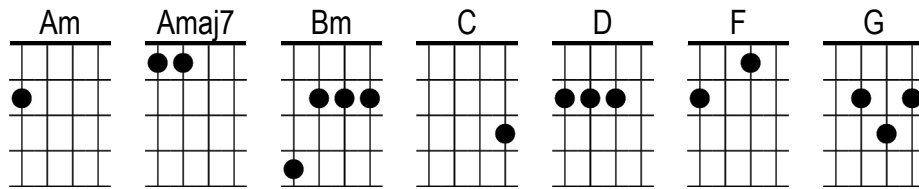

Come Monday

Jimmy Buffett

Intro

G | | |

G Heading out to **C** San Francisco

D For the Labor Day **G** weekend show |

I got my **C** Hush Puppies on

I guess I **D** never was meant for glitter **G** rock and roll

Am And honey, **C** I didn't know

D That I'd be | missing you so

Chorus

C Come Monday, it'll **G** be all right

C Come Monday, I'll be **D** holding you tight

I spent **1/2 G** four lonely **1/2 Bm** days in a **1/2 C** brown L.A. **1/2 D** haze

And I **1/2 C** just want you **1/2 D** back by my **G** side |

G Yes, this has **C** been quite a summer

D Rent-a-cars and **G** west-bound trains |

And now, you're **C** off on vacation

D Something you **G** tried to explain

C Come Monday, it'll **G** be all right
C Come Monday, I'll be **D** holding you tight
I spent **1/2G** four lonely **1/2Bm** days in a **1/2C** brown L.A. **1/2D** haze
And I **1/2C** just want you **1/2D** back by my **G** side