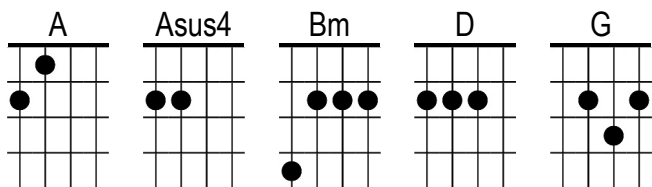

Daylight

Maroon 5

D Here I am waitin'
Asus4 I'll have to leave soon
D Why am I **Asus4** holdin on?
D We knew this day would come
Asus4 We knew it all along
D How did it **Asus4** come so fast?

This is **D** our last **G** night
But it's **Bm** late and I'm **G** tryin' not to **D** sleep
'Cause I **G** know when I **Bm** wake
I will **G** have to slip a **G↓** way

Chorus

And when the **D** daylight comes I'll **Bm** have to go
But to **G** night I'm gonna hold you **D** so close
'Cause in the | daylight we'll be **Bm** on our own
But to **G** night I need to hold you **D** so close
Oh | -wo-oh, oh-**Bm**wo-oh, oh-**G**-wo-oh-oh-oh-**D**ohoh
Oh | -wo-oh, oh-**Bm**wo-oh, oh-**G**-wo-oh-oh-oh-**D**ohoh

Repeat Chorus - Strum "d-Du-udu"

A I never wanted to **Bm** stop because I don't want to
G Start all over, **D** start all over
A I was afraid of the **Bm** dark but now it's all that
I **G** want, all that I | want, all that I **G↓** want

Strum "d-Du-udu"

And when the **D** daylight comes I'll **Bm** have to go
But to **G** night I'm gonna hold you **D** so close
'Cause in the | daylight we'll be **Bm** on our own
But to **G** night I need to hold you **D** so close
And when the | daylight comes I'll **Bm** have to go
But to **G** night I'm gonna hold you **D** so close
'Cause in the | daylight we'll be **Bm** on our own
But to **G** night I need to hold you so **D** close
Oh | -wo-oh, oh-**Bm**wo-oh, oh-**G**-wo-oh-oh-oh-**D**ohoh
Oh | -wo-oh, oh-**Bm**wo-oh, oh-**G**-wo-oh-oh-oh-**D**ohoh
Oh | -wo-oh, oh-**Bm**wo-oh, oh-**G**-wo-oh-oh-oh-**D**ohoh
Oh | -wo-oh, oh-**Bm**wo-oh, oh-**G**-wo-oh-oh-oh-**D**ohoh **D↓**