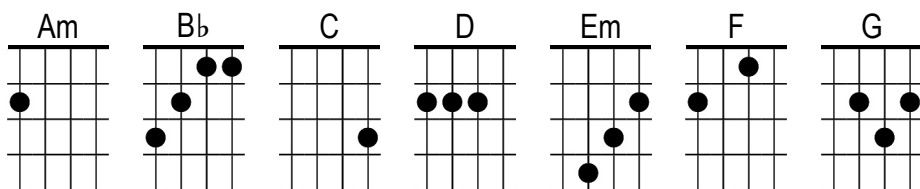

Echo Beach

Martha & The Muffins

Intro

Am **1/2D** **1/2C** **Am** **1/2D** **1/2C** *x4*
Am **G** **Em** **1/2F** **1/2G** *x2*

I **Am** know it's out of fashion **1/2D** and a **1/2C** trifle un**Am** cool **1/2D**
1/2Em

But **Am** I can't help it **1/2D** I'm a **1/2C** romantic **Am** fool **1/2D** **1/2Em**

It's a **Am** habit of mine **1/2D** to watch the **1/2C** sun go **Am** down **1/2D**

1/2Em

On **Am** Echo Beach **1/2D** I watch the **1/2C** sun go **Am** down **1/2D** **1/2Em**

F **G** **Am** **1/2G** **1/2Em**

F **1/2G** **1/2Am** **G** **Em**

F **1/2G** **1/2Am** **Am** |

Am **1/2D** **1/2C** **Am** **1/2D** **1/2C**

On **Am** silent summer evenings **1/2D** the sky's a **1/2C** live with **Am** light
1/2D **1/2Em**

A **Am** building in the distance **1/2D** surreal **1/2C** istic **Am** sight **1/2D**
1/2Em

On **Am** Echo Beach **1/2D** waves make the **1/2C** only **Am** sound **1/2D**
1/2Em

On **Am** Echo Beach **1/2D** there's not a **1/2C** soul a **Am** round **1/2D** **1/2Em**