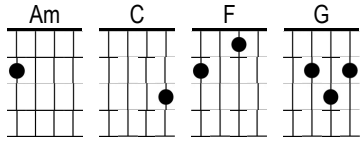

# Goodbye Earl

The Dixie Chicks

C 1/2F 1/2C G F↓↓↓↓ F↓

C Mary, Anne and Wanda were the F best of friends

C All through their high school G days

C Both members of the F 4H Club

Both 1/2C active in the 1/2G FFCA

| After graduation Mary F Anne went out

C Lookin' for a bright new G world

C Wanda looked all a Fround this town

And 1/2C all she 1/2G found was C Earl |

Well, it C wasn't two weeks after F she got married that

C Wanda started gettin' a Gbused

She put C on dark glasses and F long sleeved blouses

And 1/2C make up to 1/2G cover a C bruise

Well, she | finally got the nerve to F file for divorce

C She let the law take it from G there

But Earl C walked right through that re Fstraining order

And 1/2C put her in in 1/2Gtensive C care |

Right Am away Mary Anne flew G in from Atlanta

On a F red eye midnight C flight

She held Am Wanda's hand as they G worked out a plan