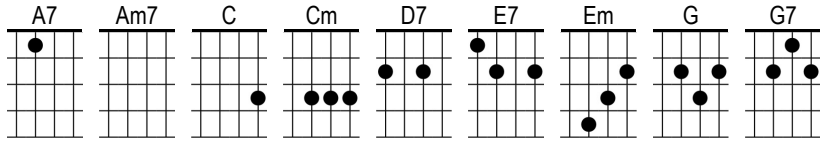

Goodnite, Sweetheart, Goodnite

The Spaniels

G **Em** **Am7** **D7** x2

Chorus

G Goodnight, sweet **Em** heart, well, it's **Am7** time to **D7** go
G Goodnight, sweet **Em** heart, well, it's **Am7** time to **D7** go
G I hate to **G7** leave you, I **C** really must **Cm** say
Good **G** night, sweet **D7** heart, good **G** night

G

Repeat Chorus

G7 Well, it's **C** three o' **Cm** clock, in the **G** mornin' **G7**
C Baby, I just **Cm** can't get **G** right **G7**
Well, I **C** hate to leave you, **Cm** baby, I **G** don't mean **E7** maybe
Be **A7** cause I | love you **D7** so |

Repeat Chorus

G7 Your **C** Mother, **Cm** oh, and your **G** Father **G7**
Wouldn't **C** like it if I **Cm** stay here too **G** long **G7**
One **C** kiss in the **Cm** dark, and **G** I'll be **E7** goin'
You **A7** know I | hate to **D7** go |