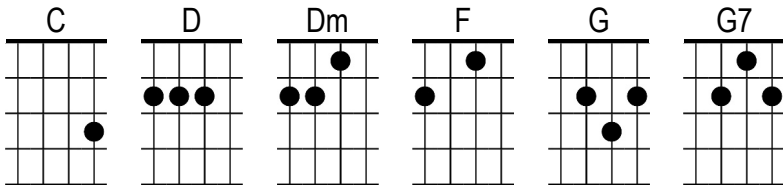

Help Me Make It Through The Night

Kris Kristofferson

Take the ribbon from your **C** hair, |
| Shake it | loose and let it **F** fall |
Dm Layin' | soft upon my **G** skin |
G7 Like the | shadows on the **C** wall | **C**↓

Come and lay down by my **C** side |
| 'Til the | early morning **F** light |
Dm All I'm | takin' is your **G** time |
G7 Help me | make it through the **C** night |

C I don't | care who's right or **F** wrong, |
| I don't | try to under**C**stand |
| Let the | devil take to**D**morrow |
| Lord, to | night I need a **G** friend | **G7**↓