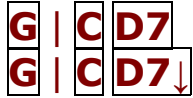

# Here Comes The Sun

The Beatles

Riff (played instead of **C** **G** **Am** **G** **D7**)

A |-----0-----0-----0-----0-----|-----|  
 E |---3-----3-----3-----3-----|-3-2-0-2-|  
 C |-4-----2-----0-----2-----|-----|

## Intro

**G** Here comes the | sun, doo, doo, doo, doo

**C** Here comes the **A7** sun

And I say **G** it's alright **C** **G** **Am** **G** **D7**

**G** Little darling, | it's been a **C** long cold lonely **D7** winter