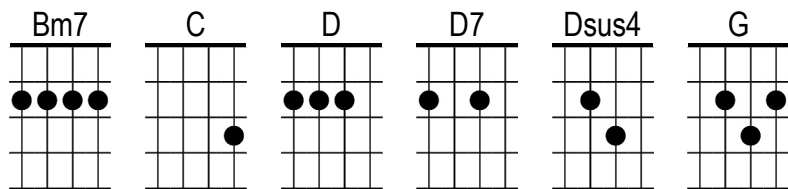

I Don't Like Mondays

The Boomtown Rats

Verse 1

The **G** silicon chip in **Bm7** side her head
Gets **C** switched to over **D**load
And **G** nobody's gonna go to **Bm7** school today
She's gonna **C** make them stay at **D** home
And **C** daddy doesn't under **D**stand it
He always **G** said she was good as **C** gold
And he can | see no reasons 'cos there | are no reasons
What | reason do you need to be **D** shown? **D7**

Tell me **G** why I don't like | Mondays
Tell me **C** why I don't like **D** Mondays
Tell me **G** why I don't like | Mondays
I wanna **C** shoo-oo-oo-oo- | oo- | oo- **D**↓oot
nc The whole day **G** down **Bm7** **C** **D**↓↓ **C**↓↓

The **G** Telex machine is **Bm7** kept so clean
And it **C** types to a waiting **D** world
And **G** Mother feels so shocked
Father's **Bm7** world is rocked
And their **C** thoughts turn to
Their **D** own little girl
C Sweet sixteen ain't that **D** peachy keen
No, it **G** ain't so neat to ad**C**mit defeat
They can | see no reasons 'cos there | are no reasons

And **G** school's out early and **Bm7** soon we'll be learning

And the **C** lesson today is **D** how to die

And then the **C** bullhorn crackles

And the **Dsus4** captain tackles

With the **G** problems and the how's and **C** why's