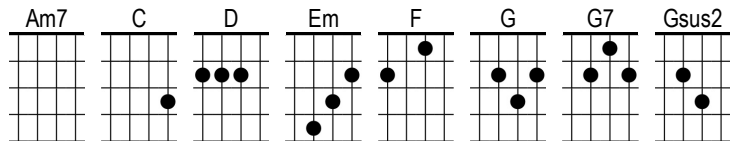

If You Could Read My Mind

Gordon Lightfoot

G **Gsus2** **G** **Gsus2**

G If you could | read my mind love
F What a tale my | thoughts could tell
G Just like an | old time movie
F 'Bout a ghost from a | wishing well
G In a castle **G7** dark, or a **C** fortress strong
With **D** chains upon my **Em** feet
You **C** know that ghost is **G** me
And **C** I will never **G** be set free
As **Am7** long as I'm a **D** ghost, you can't **G** see |

F | **G** | **F** |

G I'd walk **G7** away, like a **C** movie star
Who gets **D** burned in a three-way **Em** script
C Enter number **G** two
A **C** movie queen to **G** play the scene
Of **Am7** bringing all the **D** good things out in **Em** me
But for **C** now love, let's be **G** real
I **C** never thought I could **G** act this way
And I've **Am7** got to say that I **D** just don't get it
C I don't know where **G** we went wrong
But the **Am7** feeling's gone
And I **D** just can't get it **G** back **Gsus2** **G** **Gsus2**

G If you could | read my mind love
F What a tale my | thoughts could tell
G Just like an | old time movie
F 'Bout a ghost from a | wishing well
G In a castle **G7** dark, or a **C** fortress strong
With **D** chains upon my **Em** feet
The **C** stories always **G** end
C If you read be **G** between the lines
You'll **Am7** know that I'm just **D** tryin' to under **Em** stand
The **C** feelings that you **G** lack
I **C** never thought I could **G** feel this way
And I've **Am7** got to say that I **D** just don't get it
C I don't know where **G** we went wrong
But the **Am7** feeling's gone and I **D** just can't get it **G** back