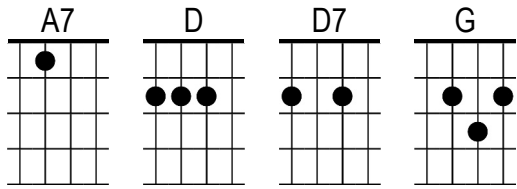

# I'm So Lonesome I Could Cry

Hank Williams

## Intro

**D** | | | |

**D** Hear that | lonesome | whippoor | will  
He | sounds too | blue to | fly **D7**  
The **G** midnight | train is **D** whinin' | low  
I'm so | lonesome **A7** I could **D** cry |

I've **D** never | seen a | night so | long  
When | time goes | crawlin' | by **D7**  
The **G** moon just | went be **D**hind a | cloud  
To | hide its **A7** face and **D** cry |

**D** | | | |  
**D** | | | **D7**  
**G** | **D** | | | **A7** **D** |

Did you **D** ever | see a | robin | weep  
When | leaves be | gin to | die **D7**  
That **G** means he's | lost the **D** will to | live  
I'm so | lonesome **A7** I could **D** cry |

**D** | | | |  
**D** | | | **D7**  
**G** | **D** | | | **A7** **D** |