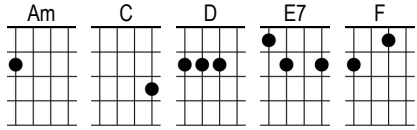

Imaginary Lover

Atlanta Rhythm Section

Am | F | Am | F |

I Am imaginary | lovers, F never turn you | down
Am When all the others F turn you away, they're a E7 round |
Am It's my private | pleasure, F midnight fanta | sy
Am Someone to share my F wildest dreams with E7 me E7↓

Imaginary Am lover, C you're D mine, anytime
F Imaginary Am lover, C oh, D yeah 1/2 F↓↓

When Am ordinary | lovers, F don't feel what you | feel
Am And real life situ F ations lose their E7 thrill E7↓
Imagination's un Am real

C Imaginary D lover, F imaginary Am lover, C you're D mine, any 1/2 F↓↓ time

Am | F | Am | F | |
Am | F |

Am Imaginary | lovers, F never disa | gree
Am They always care, F they're always there, when you E7 need E7↓
Satisfaction guaran Am teed

C Imaginary D lover, F imaginary Am lover
C You're D mine, all the time
F My imaginary Am lover C you're D mine, any 1/2 F↓↓ time

Am | F | Am | F | |

Am I have imagined | nobody loves me, this F time | Am↓