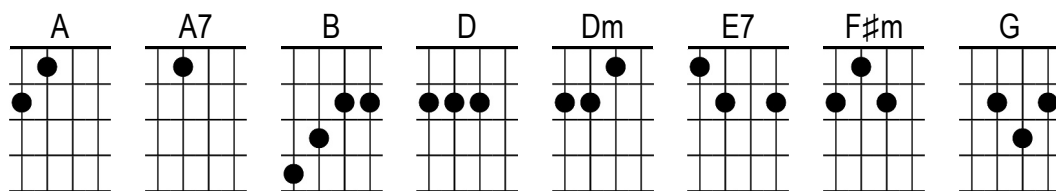

In My Life

The Beatles

Riff

```
A |----0-----|
E |-----0-4- |
C |-1-----1-2-----|
```

or

A:D-D- E7:dudU

Intro - Repeat Riff x2

There are **1/2A** places **1/2E7** I'll re **1/2F#m** member **1/2A7**
All my **1/2D** li- **1/2Dm** life though **A** some have changed
Some for **1/2A** ever **1/2E7** not for **1/2F#m** better **1/2A7**
Some have **1/2D** go- **1/2Dm** one and **A** some remain
All these **F#m** places have their **D** moments
With **G** lovers and friends I **A** still can recall
Some are **F#m** dead and some are **B** living
In **Dm** my life I've **A** loved them all

Repeat Riff

But of **1/2A** all these **1/2E7** friends and **1/2F#m** lovers **1/2A7**
There is **1/2D** no **1/2Dm** one com **A** pares with you
And these **1/2A** memories **1/2E7** lose their **1/2F#m** meaning **1/2A7**
When I **1/2D** think of **1/2Dm** love as **A** something new
Though I **F#m** know I'll never lose af **D**fection
For **G** people and things that **A** went before
I **F#m** know I'll often stop and think a **B** about them
In **Dm** my life I **A** love you more

1/2A **1/2E7** **1/2F#m** **1/2A7** **1/2D** **1/2Dm** **A** *x2*

Though I **F#m** know I'll never lose af **D**fection
For **G** people and things that **A** went before
I **F#m** know I'll often stop and think a **B**bout them
In **Dm** my life I **A** love you more

Repeat Riff

In **Dm↓** my life, I love you ***Play Riff*** more **A↓**