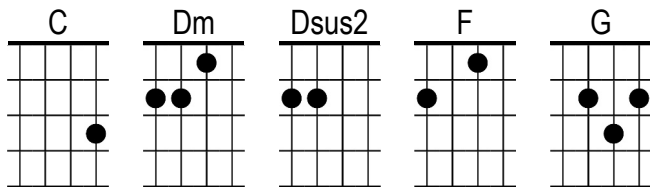

Kentucky Woman

Neil Diamond

Intro

C | | | |

C Kentucky F woman she shines with her C own kind of light $\frac{1}{2}$ F $\frac{1}{2}$ G
C She'd look at you F once and a day that's all C wrong looks all right |
And I F love her, | God knows I G love her |

Chorus

Kentucky C:d-Du-- woman F↓ C↓
If C:d-Du-ud- she get to know you F↓ C↓
C:d-Du-ud- She goin' to own you F↓ C↓
C:d-Du-ud- Kentucky woman F↓ C↓ $\frac{1}{2}$ G

C Well, she ain't the F kind makes heads turn at the C drop of her name $\frac{1}{2}$ F
 $\frac{1}{2}$ G
C But something in F side that she's got turns you C on just the same |
And she F loves me, | God knows she G loves me |

Repeat Chorus

Dm I don't want Dsus2 much
| The good Lord's | earth beneath my Dm feet
A gentle Dsus2 touch
| From that one | girl, and life is
C Sweet and | good
F Ain't no | doubt
G I'm talkin' a |bout

Repeat Chorus

Dm I don't want **Dsus2** much
| The good Lord's | earth beneath my **Dm** feet
A gentle **Dsus2** touch
| From that one | girl, and life is
C Sweet and | good
F Ain't no | doubt
G I'm talkin' a |bout