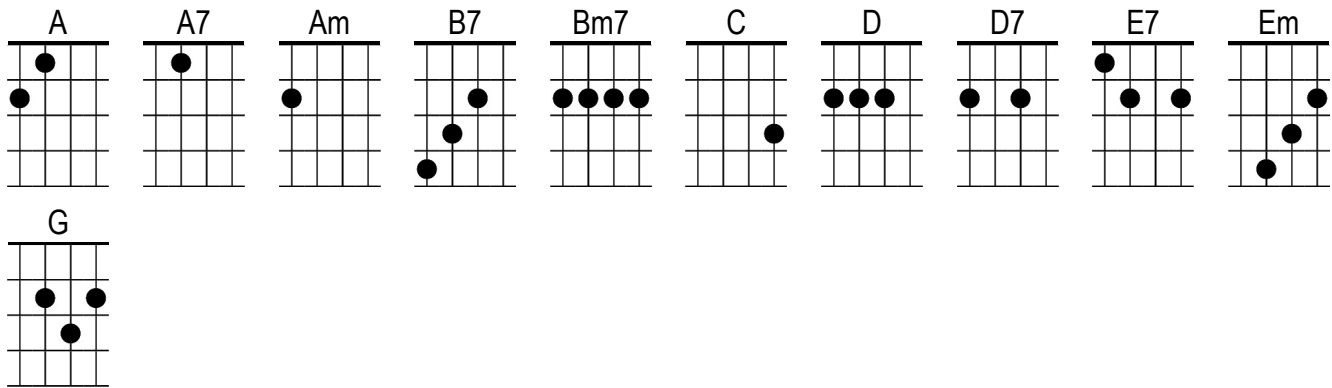

Kodachrome

Paul Simon

Intro

D | **G** | **Em** **D** **Em** **A7**

When I think **D** back on all the **D7** crap I learned in **G** high school |
Em It's a wonder **A7** I can think at **D** all
A7 And though my **D** lack of edu**D7** cation hasn't **G** hurt me none |
Em I can read the **A** writing on the **D** wall

Chorus

Koda **1/2 G** chro- **1/2 B7** o- **E7** ome
You give us those **Am** nice bright **D** colors
You give us the **G** greens of **C** summers
Makes you think **A** all the **D** world's a sunny **G↓** day, **B7↓** oh **E7↓** yeah
I got a **Am** Nikon **D** camera
I love to take a **G** photo **C** graph
So Mama, don't **A** take my **D** Kodachrome a **G** way **Bm7** **Em**

A↓↓

If you took **D** all the girls I **D7** knew when I was **G** single |
Em And brought them all to **A7** gether for one **D** night
A7 I know they'd **D** never match my **D7** sweet imagi**G** nation |
Em And everything looks **A** worse in black and **D** white