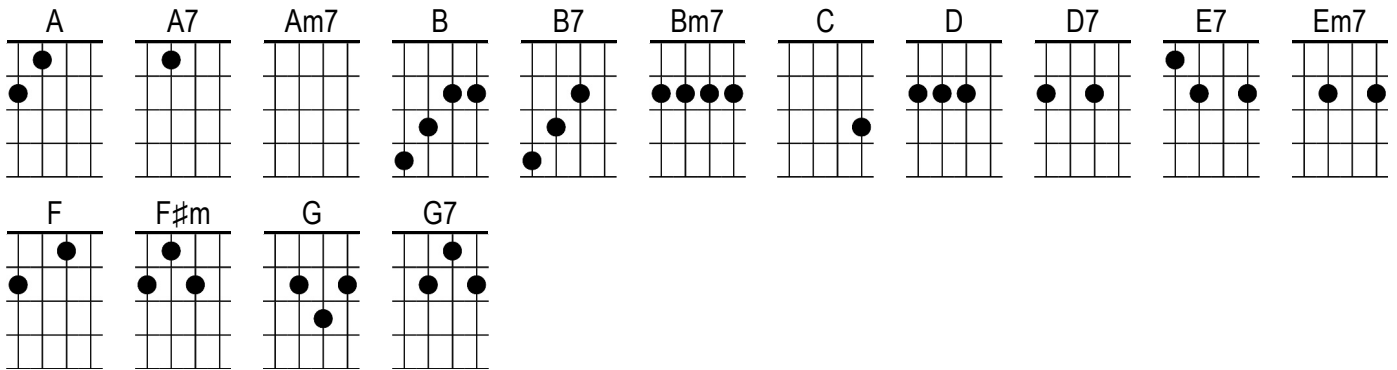

L-O-V-E

Nat King Cole

G "L" is **Em7** for the way you **Am7** look at **D7** me
Am7 "O" is **D7** for the only **G** one I | see
G7 "V" is | very, very **C** extra | ordinary
A "E" is **A7** even more than **D↓** anyone that **nc** you adore can

G Love, is **Em7** all that I can **Am7** give to **D7** you
Am7 Love, is **D7** more than just a **G** game for | two
G7 Two, in | love can make it **C** take my heart and | please don't break it
G Love, was **D7** made for me and **G** you |

G **Em7** **Am7** **D7** **Am7** **D7** **G** |
G7 | **C** | **G** **D7** **G** |

A "L" is **F#m** for the way you **Bm7** look at **E7** me
Bm7 "O" is **E7** for the only **A** one I | see
A7 "V" is | very, very **D** extra | ordinary
B "E" is **B7** even more than **E7↓** anyone that **nc** you adore can