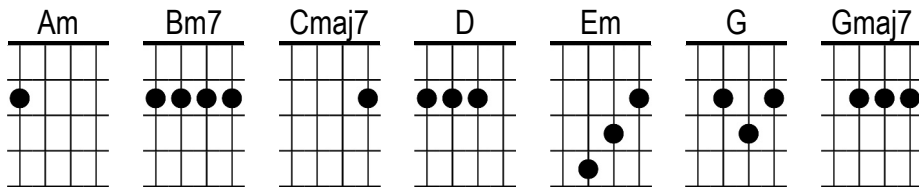

Last Train To London

ELO

Intro

Em | | |

It was **Em** 9-29, | 9-29 back street big **Bm7** city |
The **Am** sun was going' down, there was **Bm7** music all around
It felt so **Em** right |

It was **Em** one of those nights, |
One of those nights when you **Bm7** feel the world stop turnin', |
Am You were standing there, there was **Bm7** music in the air
I **Cmaj7** should have been away, but I **D** knew I'd have to stay

Chorus

G Last train to **Cmaj7** London, **G** just headin' **Cmaj7** out,
G Last train to **Cmaj7** London, **Bm7** just leavin' **Am** town
But I **Gmaj7** really want tonight to **Cmaj7** last forever
I **Gmaj7** really wanna be with **Cmaj7** you
Bm7 Let the music play on **Am** down the line **Em** tonight |

It was **Em** one of those nights, |
One of those nights when you **Bm7** feel the fire is burnin', |
Every **Am** body was there, every **Bm7** body to share,
It was so **Em** right |

There you **Em** were on your own, |
 Lookin' like you were the **Bm7** only one around, |
 I **Am** had to be with you, nothin' **Bm7** else that I could do,
 I **Cmaj7** should have been away, but I **D** knew I'd have to stay

Repeat Chorus

Em | **Bm7** |
Am **Bm7** **Em** |

Under **Em**neath a starry sky, |
 Time was still but hours must **Bm7** really have rushed by, |
 I **Am** didn't realize, but **Bm7** love was in your eyes
 I **Cmaj7** really should have gone, but **D** love went on and on