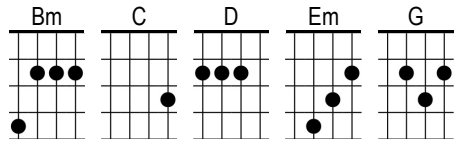

Let Her Go

Passenger

Intro

A | -0-2-0----- | -2--- | -0-2-0----- | -2-0--- | -0-2-0----- | -5-2---0-2- | -2--- |
E | -----3---0-3- | -3--- | -----3---0-3- | -3-2--- | -----3---0-3- | -----3--- | -3--- |
C | -----2--- | -4--- | -----2--- | -4-2--- | -----2--- | ----- | -4--- |

Alternate Intro

C | Em | C | Em |
C | Em | C | Em |

Em Well, you only need the C light when its burning low
G Only miss the D sun when it starts to Em snow
Only know your C lover when you let her go G D |
Only know you've been C high when you're feeling low G
Only hate the D road when you're missin' home Em
Only know your C lover when you've let her go G
D↓ nc And you let her go

Em C D Bm
Em C D |

Em Staring at the bottom of your C glass
Hoping D one day you will make a dream Bm last
The dreams come Em slow and goes C so fast D |
You Em see her when you close your C eyes
Maybe D one day you will understand Bm why
Everything you Em touch all it dies C D |

Chorus

'Cause you only need the C light when it's burning low G
Only miss the D sun when it starts to Em snow
Only know your C lover when you let her go G D |
Only know you've been C high when you're feeling low G
Only hate the D road when you're missin' home Em
Only know your C lover when you've let her go G D |

Em Staring at the ceiling in the C dark
Same old D empty feelin' in your Bm heart
Love comes Em slow and it goes C so fast D |
Well, you Em see her when you fall a C sleep
Never to D touch and never to Bm keep
Because you loved her to Em much
And you dive C too deep D |

Repeat Chorus

And you let her Em go-oooo C ooooo D oooooo |
And you let her Em go-oooooo C ooooo D oooooo |
When you let her Em go C D Bm Em C D |

Repeat Chorus

'Cause you only need the C↓ light when it's burning low G↓
Only miss the D↓ sun when it starts to Em↓ snow
Only know your C↓ lover when you let her go G↓ D↓ D↓
Only know you've been C↓ high when you're feeling low G↓
Only hate the D↓ road when you're missin' home Em↓
Only know your C↓ lover when you've let her go G↓ D↓

nc And you let her go