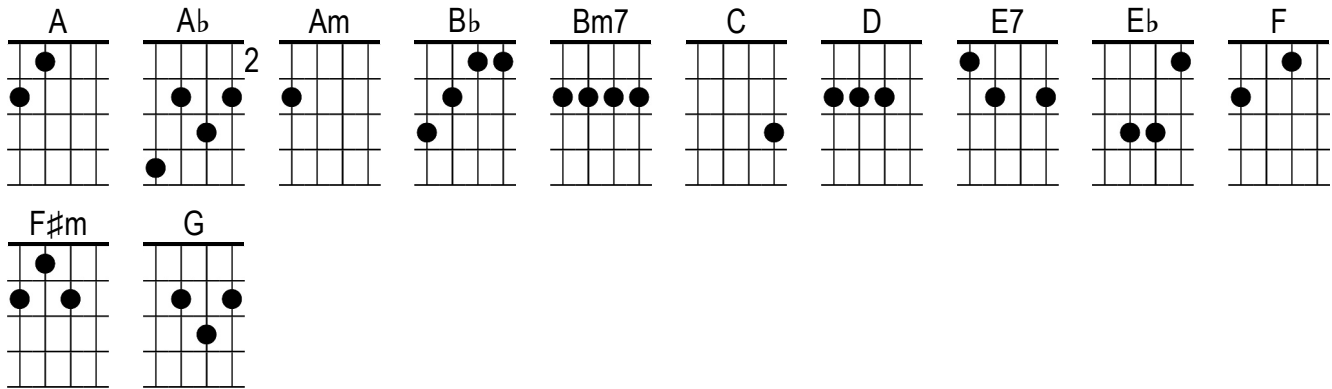

Light My Fire

The Doors

You **Am** know that it would be un**F#m**true
You **Am** know that I would be a **F#m** liar
Am If I was to say to **F#m** you
Am Girl, we couldn't get much **F#m** higher

Chorus

1/2G Come on baby, **1/2A** light my **D** fire
1/2G Come on baby, **1/2A** light my **D** fire
1/2G Try to set the **1/2D** night on **E7** fire |

The **Am** time to hesitate is **F#m** through
No **Am** time to wallow in the **F#m** mire
Am Try now we can only **F#m** lose
And our **Am** love become a funeral **F#m** pyre

Repeat Chorus

You **Am** know that it would be un**F#m** true
You **Am** know that I would be a **F#m** liar
Am If I was to say to **F#m** you
Am Girl, we couldn't get much **F#m** higher

1/2G Come on baby, **1/2A** light my **D** fire
1/2G Come on baby, **1/2A** light my **D** fire
1/2F Try to set the **1/2C** night on **D** fire
1/2F Try to set the **1/2C** night on **D** fire
1/2F Try to set the **1/2C** night on **D** fire
1/2F Try to set the **1/2C** night on **D↓** fire