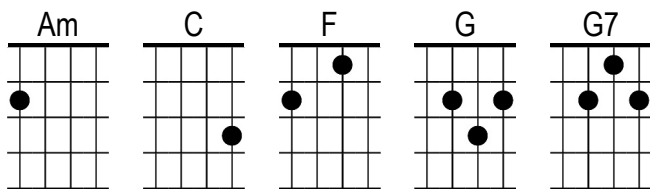

Lookin' Out My Back Door

Creedence Clearwater Revival

Intro

C Just got home from | Illinois, Am lock the front door, | oh boy!
F Got to sit C down, take a G rest on the G7 porch
I C magination | sets in, Am pretty soon I'm | singin'
F Doo, doo, C doo, lookin' G7 out my back C door

There's a C giant doin' | cartwheels, a Am statue wearin' | high heels
F Look at all the C happy creatures G dancin' on the G7 lawn
A C dinosaur Vic | trola Am list'nin' to Buck | Owens
F Doo, doo, C doo, lookin' G7 out my back C door

G Tambourines and | elephants are **F** playin' in the **C** band
 Won't you | take a ride **Am** on the flyin' **G** spoon? **G7** Doo, doo doo
C Bother me to |morrow, to **Am** day, I'll buy no | sorrows
F Doo, doo, **C** doo, lookin' **G7** out my back **C** door

Z | | |
F | **C** | **G7** | **C** |

C Forward troubles | Illinois, **Am** lock the front door, | oh boy!
F Look at all the **C** happy creatures **G** dancin' on the **G7** lawn

Slower tempo

C Bother me to |morrow, to **Am** day, I'll buy no | sorrows
F Doo, doo, **C** doo, lookin' **G7** out my back **C:D-duD** door