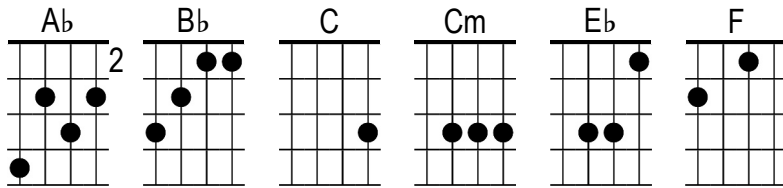

Love Shack

The B-52's

Intro

If you **nc** see a faded sign at the | side of the road that says,

| "15 miles to the **E_b** Love **C** Shack"

B_b Love Shack, yeah **C** **B_b**

I'm **C** headin' down the At **B_b** lanta high **C** way, **B_b** lookin' for the **C** love **B_b** getaway

The **C** love shack is a **E_b** little old place where **F** we can **1/2 A_b** get toge **1/2 C** ther **C**

1/2 B_b Love Shack, **C** baby **1/2 C** (a **B_b** love Shack, baby)

C Love Shack, baby, **B_b** Love Shack

C Love Shack, baby, **B_b** Love Shack

C Love Shack, baby, **B_b** Love Shack

C **B_b** **C** **B_b**

C Bang, bang, **1/2 C** bang, on the **1/2 B_b** door, baby **C** ↓ ↓

B_b Knock a little louder, sugar

Cm ↓ ↓ Bang, bang **1/2 B_b**

You're **C** ↓ what?

nc Tin roof, | rusted

C Love Shack, baby, **B_b** Love Shack

C Love Shack, baby, **B_b** Love Shack

C Love Shack, baby, **B_b** Love Shack

C Love Shack, baby, **B_b** Love Shack **C** ↓