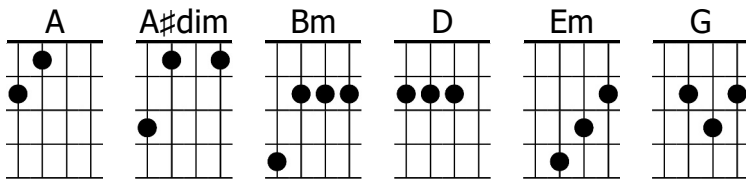

Marry Me

Thomas Rhett

G D Bm A x2

She wants to get **G** married, **D** she wants it **Bm** perfect
A She wants her grand **G** daddy **D** preachin' the **Bm** service
A She wants mag **G** nolias, **D** out in the **Bm** country
A Not too many **G** people, **D** save her daddy some **Bm** money **A**

G Ooh, **D** she got it **Bm** all planned out **A**
G Yeah, **D** I can see it **nc** all right now

Chorus

I'll wear my **G** black suit, **D** black tie, hide **Bm** out in the **A** back
I'll do a **G** strong shot of **D** whiskey **Bm** straight out the **A** flask
I'll try to **G** make it through without **D** cryin' so **A#dim** nobody **Bm** sees
Yeah, she wanna get **G** married **D Bm A**
But she don't wanna marry me **G D Bm A**

And I **G** know, **D** her daddy's been **Bm** dreadin' this day **A**
Oh, but **G** he don't know he **D** ain't the only one **nc** givin' her away

Repeat Chorus

G D Bm A

Bet she got on her **Em** dress now, | welcomin' the **D** guests now
I | could try to **G** find her, get it | off of my **D** chest now
But | I ain't gonna **Em** mess it up, so I | wish her the **A↓** best now

I'll wear my **G** black suit, **D** black tie, hide **Bm** out in the **A** back
Doin' a **G** strong shot of **D** whiskey **Bm** straight out the **A** flask
I'll try to **G** make it through without **D** cryin' so **A#dim** nobody **Bm** sees
Yeah, she wanna get **G** married **D Bm A**
Yeah, she gonna get **G** married **D Bm A**
But she ain't gonna marry me **G D Bm A**